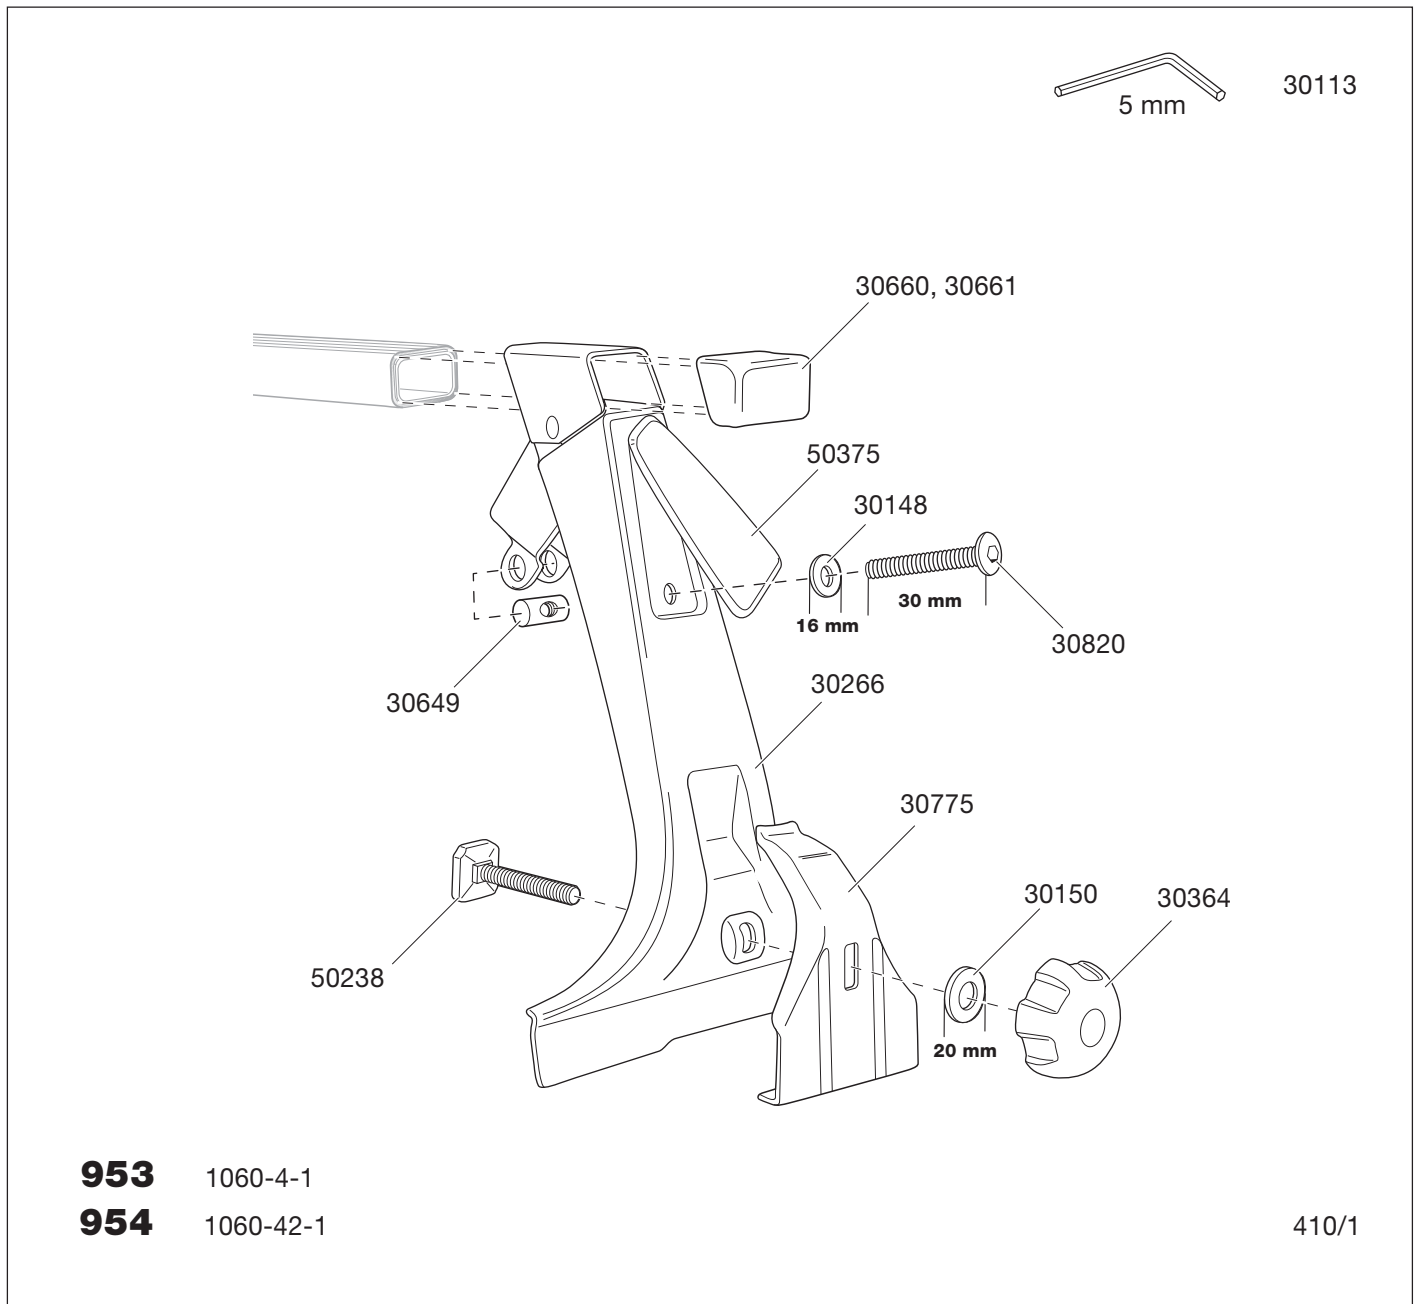

Foot pack 953/954

For vehicles with rain gutters and high roofs

Individual packs

Product	EAN	Kg	L/W/H in cm
953	7313021060414	4,4	65/33/60
954	7313021064214	2,3	42/26/6

Pallet

Product	Qty/kg	L/W/H in cm
953	64/288	133/80/118
954	50/125	133/80/115